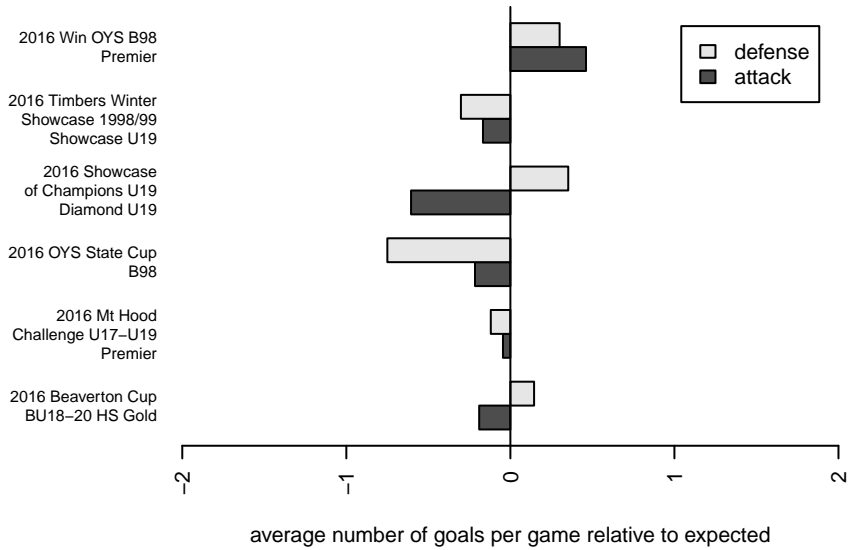

**Eastside Timbers Red B98**  
 Dots are actual minus expected GF (blue circles) and GA (red triangles).  
 Blue line is smoothed change in attack strength. Red is smoothed change in defense strength.

**attack and defense variance (black dot)  
relative to other teams  
and top 10 in region**

**attack and defense rating  
relative to others at age  
and all opponents in last 13 months**

**attack and defense rating  
relative to others at age  
and all opponents in last 13 months**

**Performance relative to 13 month average**

**Performance relative to 13 month average**

Distribution of opponents  
 Red = Lose zone, Blue = Win zone, Green = Even  
 Black line separates win/lose zones