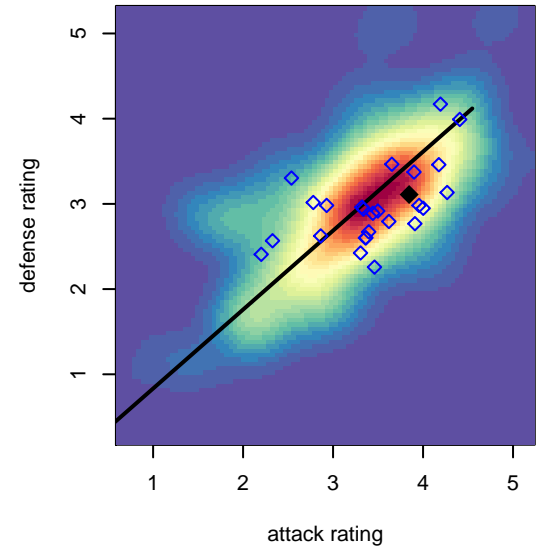

**Eastside Timbers Red B98**  
 Dots are actual minus expected GF (blue circles) and GA (red triangles).  
 Blue line is smoothed change in attack strength. Red is smoothed change in defense strength.

**attack and defense variance (black dot)  
relative to other teams  
and top 10 in region**

**attack and defense rating  
relative to others at age  
and all opponents in last 13 months**

**attack and defense rating  
relative to others at age  
and all opponents in last 13 months**

**Performance relative to 13 month average**

**Performance relative to 13 month average**

Distribution of opponents  
 Red = Lose zone, Blue = Win zone, Green = Even  
 Black line separates win/lose zones