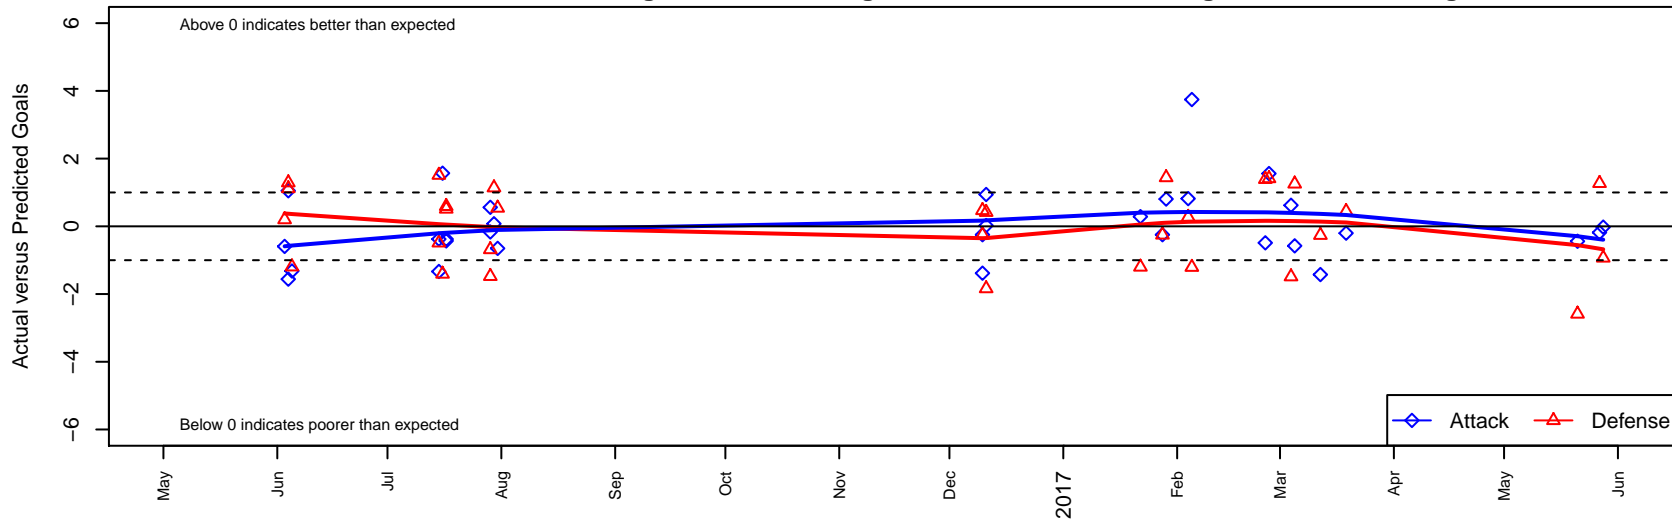

## Eastside Timbers Red B98

Eastside United FC  
 Gresham, OR  
 B98 total strength=1803  
 attack=46.78 defense=22.41  
 spr league = Win OYS B98 Premier  
 notes= Bayern

alt names used:  
 ET Bayern 98-99  
 EASTSIDE TIMBERSET BAYERN B98  
 EASTSIDE TIMBERS BAYERN (OR)  
 EASTSIDE TIMBERS BAYERN (OR)  
 EastSide Timbers 98B Bayern  
 EastSide Timbers 98B Bayern  
 EastSide Timbers 98B Bayern

Venues played:  
 2016 Showcase of Champions U19 Diamond U  
 2016 Beaverton Cup BU18-20 HS Gold  
 2016 Mt Hood Challenge U17-U19 Premier  
 2016 Timbers Winter Showcase 1998/99 Show  
 2016 FWRL B98  
 2016 Win OYS B98 Premier  
 2016 OYS State Cup B98

**Eastside Timbers Red B98**  
 Dots are actual minus expected GF (blue circles) and GA (red triangles).  
 Blue line is smoothed change in attack strength. Red is smoothed change in defense strength.

**attack and defense variance (black dot)  
relative to other teams  
and top 10 in region**

**attack and defense rating  
relative to others at age  
and all opponents in last 13 months**

**attack and defense rating  
relative to others at age  
and all opponents in last 13 months**