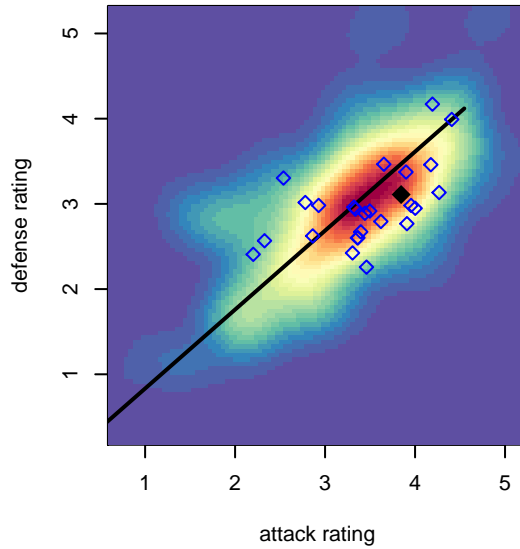

## Eastside Timbers Red B98

Eastside United FC  
 Gresham, OR  
 B98 total strength=1803  
 attack=46.78 defense=22.41  
 spr league = Win OYS B98 Premier  
 notes= Bayern

alt names used:  
 ET Bayern 98-99  
 EASTSIDE TIMBERSET BAYERN B98  
 EASTSIDE TIMBERS BAYERN (OR)  
 EASTSIDE TIMBERS BAYERN (OR)  
 EastSide Timbers 98B Bayern  
 EastSide Timbers 98B Bayern  
 EastSide Timbers 98B Bayern

Venues played:  
 2016 Showcase of Champions U19 Diamond U  
 2016 Beaverton Cup BU18-20 HS Gold  
 2016 Mt Hood Challenge U17-U19 Premier  
 2016 Timbers Winter Showcase 1998/99 Show  
 2016 FWRL B98  
 2016 Win OYS B98 Premier  
 2016 OYS State Cup B98

**Eastside Timbers Red B98**  
 Dots are actual minus expected GF (blue circles) and GA (red triangles).  
 Blue line is smoothed change in attack strength. Red is smoothed change in defense strength.

**attack and defense variance (black dot)  
relative to other teams  
and top 10 in region**

**attack and defense rating  
relative to others at age  
and all opponents in last 13 months**

**attack and defense rating  
relative to others at age  
and all opponents in last 13 months**