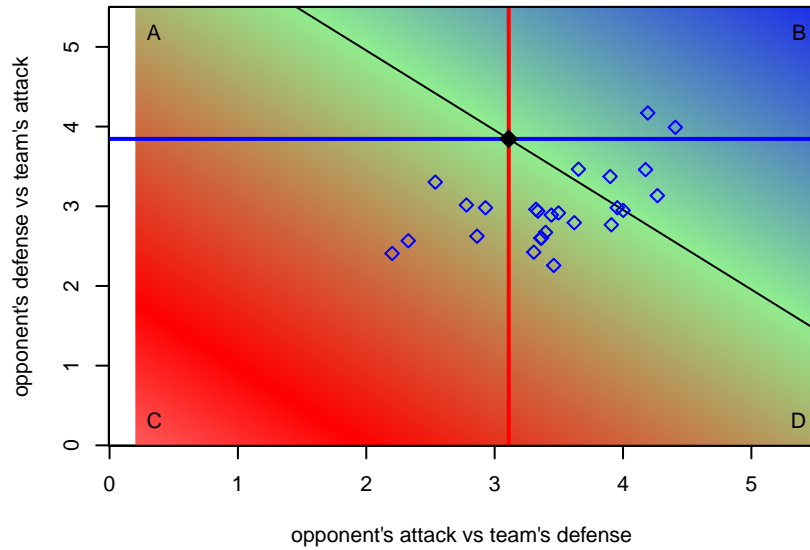

**Eastside Timbers Red B98**  
 Dots are actual minus expected GF (blue circles) and GA (red triangles).  
 Blue line is smoothed change in attack strength. Red is smoothed change in defense strength.

**attack and defense variance (black dot)  
relative to other teams  
and top 10 in region**

**attack and defense rating  
relative to others at age  
and all opponents in last 13 months**

**attack and defense rating  
relative to others at age  
and all opponents in last 13 months**

**Performance relative to 13 month average**

**Performance relative to 13 month average**

Distribution of opponents  
 Red = Lose zone, Blue = Win zone, Green = Even  
 Black line separates win/lose zones